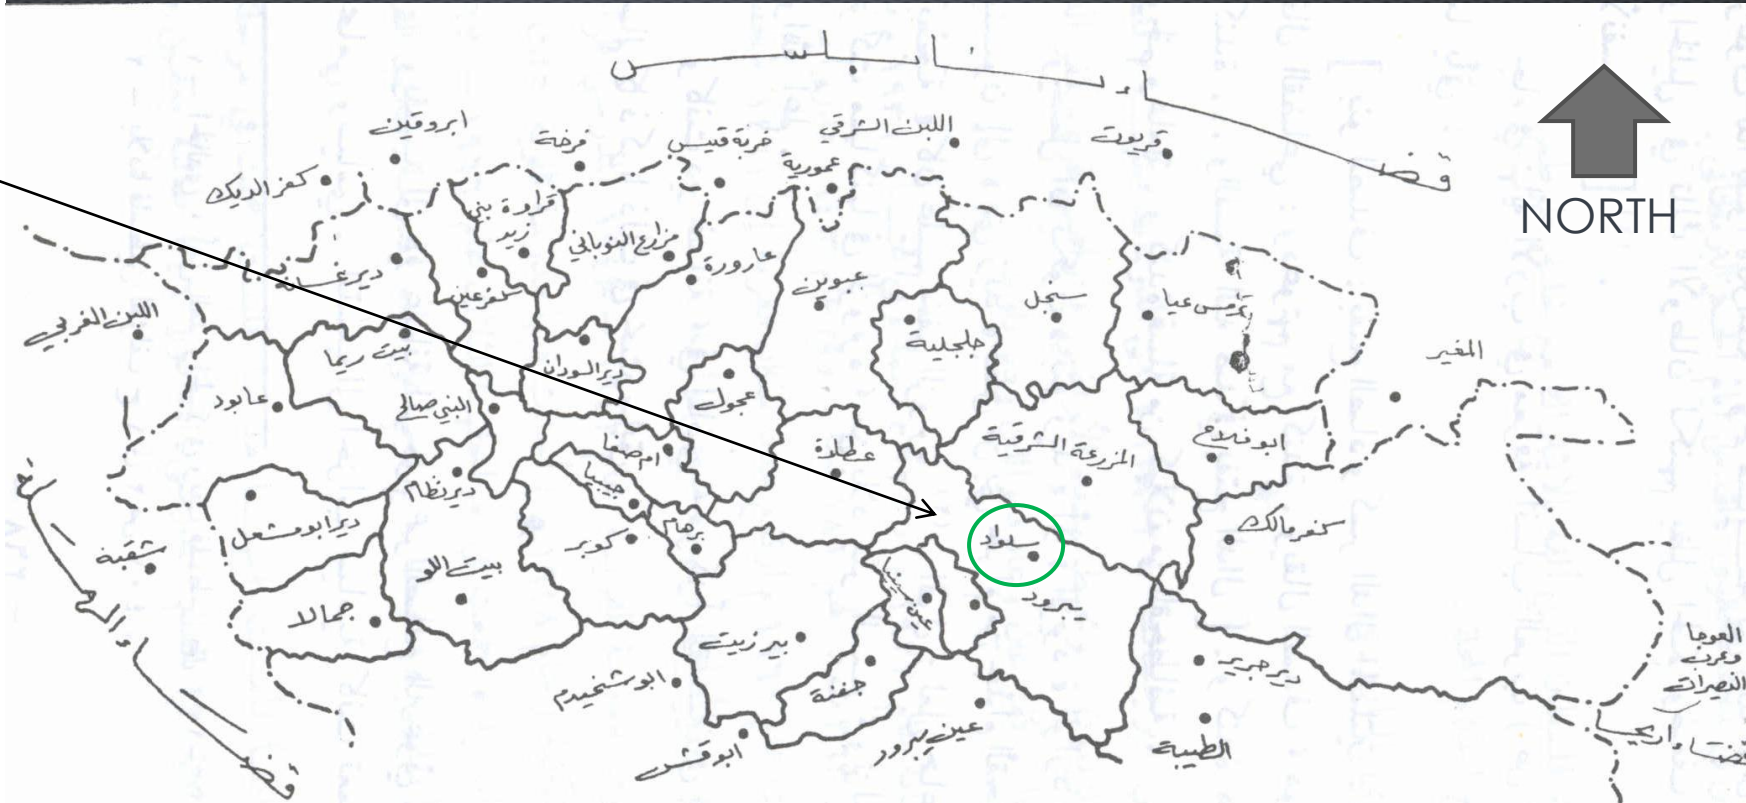

Silwad Association of Illinois and Indiana. (ILLIANA)

First meeting, February 5, 2023

Silwad Town Location

قرية
رام الله الشمالية

SILWAD TOWN

LOCATION AND PHYSICAL CHARACTERISTICS

- SILWAD -PALESTINIAN TOWN IN RAMALLAH GOVERNORATE, LOCATED 10KM (HORIZONTALLY) NORTHEAST OF RAMALLAH CITY
- SILWAD IS BORDERED BY DEIR JARIR AND ET TAIYIBA VILLAGES TO THE EAST, AL MAZRA" A ASH SHARQIYA AND JALJILIYA TO THE NORTH, YABRUD AND ,ATARA VILLAGES, AND ,EIN SINIYA TERRITORIES TO THE WEST AND ,EIN YABRUD TO THE SOUTH

Ta' l Asur, is a hill and one of the highest points in the West Bank, with an altitude of 1,016 metres. It is surrounded by the Palestinian villages of Silwad, Taybeh, Kafr Malik and Al-Mazra'a ash-Sharqiya