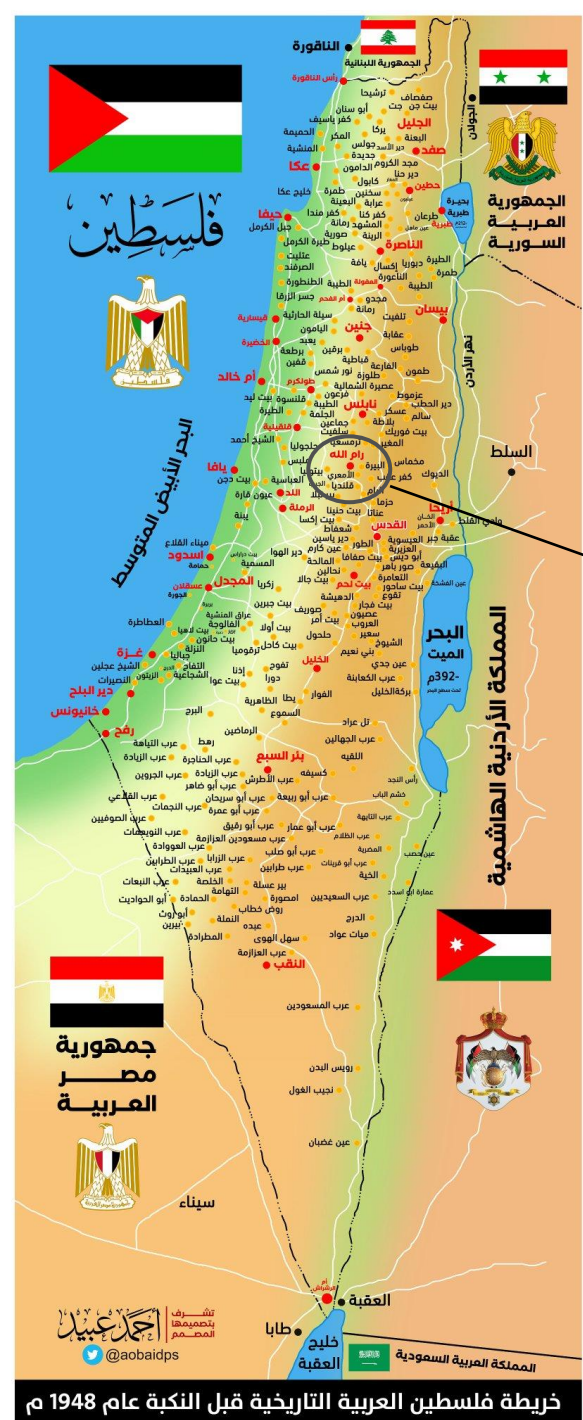

Silwad Association of Illinois and Indiana. (ILLIANA)

First meeting, February 5, 2023

Silwad Town Location

قرية
رام الله الشمالية

SILWAD TOWN

LOCATION AND PHYSICAL CHARACTERISTICS

- SILWAD -PALESTINIAN TOWN IN RAMALLAH GOVERNORATE, LOCATED 10KM (HORIZONTALLY) NORTHEAST OF RAMALLAH CITY
- SILWAD IS BORDERED BY DEIR JARIR AND ET TAIYIBA VILLAGES TO THE EAST, AL MAZRA" A ASH SHARQIYA AND JALJILIYA TO THE NORTH, YABRUD AND ,ATARA VILLAGES, AND ,EIN SINIYA TERRITORIES TO THE WEST AND ,EIN YABRUD TO THE SOUTH

Diwan Hammad
ديوان ال حماد

Diwan Ayyad
ديوان ال عياد

Diwan Hamed
ديوان ال حامد

Diwan is similar to family headquarter. Men used to get together in the evening to discuss daily life, family matters and Village matters.
The stones of the Diwans above were put together piece by piece by our grandfathers to make sure we stay united and no matter what happens we go to the same place in the evening and to stay as one family.

Ta' l Asur, is a hill and one of the highest points in the West Bank, with an altitude of 1,016 metres. It is surrounded by the Palestinian villages of Silwad, Taybeh, Kafr Malik and Al-Mazra'a ash-Sharqiya