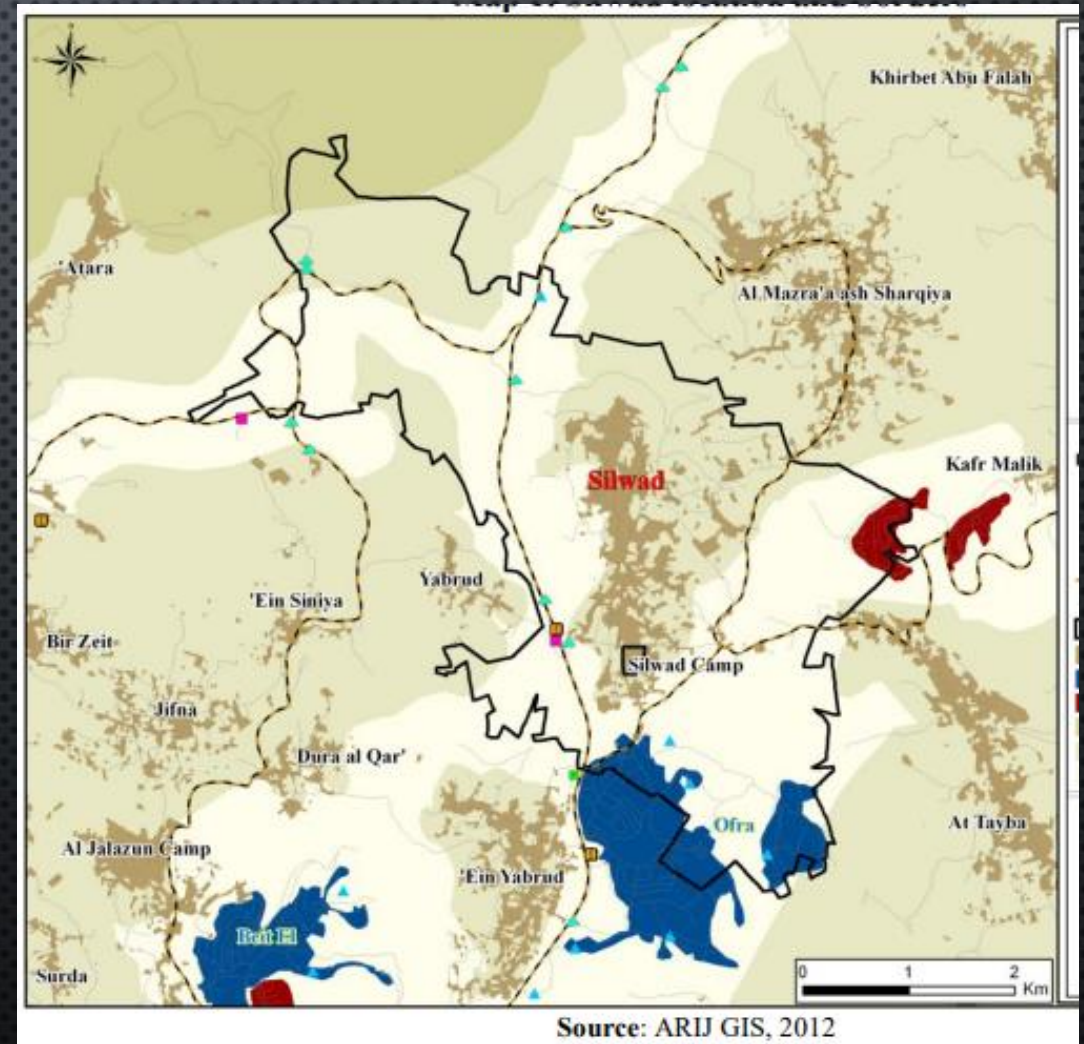

Silwad Association of Illinois and Indiana. (ILLIANA)

First meeting, February 5, 2023

Silwad Town Location

قرية
رام الله الشمالية

SILWAD TOWN

LOCATION AND PHYSICAL CHARACTERISTICS

- SILWAD -PALESTINIAN TOWN IN RAMALLAH GOVERNORATE, LOCATED 10KM (HORIZONTALLY) NORTHEAST OF RAMALLAH CITY
- SILWAD IS BORDERED BY DEIR JARIR AND ET TAIYIBA VILLAGES TO THE EAST, AL MAZRA" A ASH SHARQIYA AND JALJILIYA TO THE NORTH, YABRUD AND ,ATARA VILLAGES, AND ,EIN SINIYA TERRITORIES TO THE WEST AND ,EIN YABRUD TO THE SOUTH

Silwad

Picture taken in 1937 show the people of Silwad helping a family to build their home.

صورة من عام 1937 ل قرية سلواد - رام الله ، تبين العمل التعاوني في القرى الفلسطينية حيث يخرج جميع أو أغلب رجال القرية للمساعدة في بناء بيت لأحد سكان القرية في مشهد تعاوني رائع وقد كانت ادوات البناء في

Ta' l Asur, is a hill and one of the highest points in the West Bank, with an altitude of 1,016 metres. It is surrounded by the Palestinian villages of Silwad, Taybeh, Kafr Malik and Al-Mazra'a ash-Sharqiya